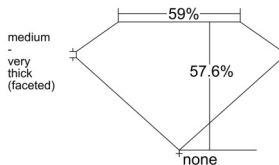

GIA®

FACSIMILE

GIA REPORT 1503952876

Verify this report at GIA.edu

GIA NATURAL DIAMOND DOSSIER®

December 09, 2024
GIA Report Number 1503952876
Shape and Cutting Style ..... Heart Brilliant
Measurements ..... 5.32 x 6.21 x 3.58 mm

GRADING RESULTS

Carat Weight ..... 0.65 carat
Color Grade ..... D
Clarity Grade VVS1

ADDITIONAL GRADING INFORMATION

Polish ..... Excellent
Symmetry ..... Excellent
Fluorescence ..... None
Clarity Characteristics ..... Internal Graining
Inscription(s): GIA 1503952876

PROPORTIONS

Profile not to actual proportions

GRADING SCALES

GIA COLOR SCALE		GIA CLARITY SCALE			
COLORLESS	D	VERY VERY SLIGHTLY INCLUDED	FLAWLESS		
	E		INTERNALLY FLAWLESS		
	F	VERY SLIGHTLY INCLUDED	VVS₁		
	G		VVS₂		
	H		VS₁		
	NEAR COLORLESS	I	SLIGHTLY INCLUDED	VS₂	
		J		SI₁	
		FAINT	K	INCLUDED	SI₂
			L		I₁
			M		I₂
VERT LIGHT	N	LIGHT	I₃		
	O				
	P				
	Q				
	R				
	S				
	T				
LIGHT	U				
	V				
	W				
	X				
Y					
Z