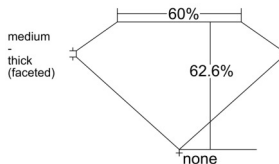

GIA®

FACSIMILE

GIA REPORT 1503974136

Verify this report at GIA.edu

GIA NATURAL DIAMOND DOSSIER®

December 11, 2024
GIA Report Number 1503974136
Shape and Cutting Style ..... Oval Brilliant
Measurements ..... 7.03 x 5.08 x 3.18 mm

GRADING RESULTS

Carat Weight ..... 0.73 carat
Color Grade ..... G
Clarity Grade VS1

ADDITIONAL GRADING INFORMATION

Polish ..... Excellent
Symmetry ..... Excellent
Fluorescence ..... None
Clarity Characteristics ..... Cloud, Needle
Inscription(s): GIA 1503974136

PROPORTIONS

Profile not to actual proportions

GRADING SCALES

GIA COLOR SCALE		GIA CLARITY SCALE	
COLORLESS	D	VERY VERY SLIGHTLY INCLUDED	FLAWLESS
	E		INTERNALLY FLAWLESS
	F		VVS₁
	G		VVS₂
	H		VS₁
	I		VS₂
	J		SI₁
	K		SI₂
	L		I₁
	M		I₂
NEAR COLORLESS	N	SLIGHTLY INCLUDED	I₃
	O		
	P		
	Q		
FAINT	R		
	S		
	T		
	U		
VERT LIGHT	V		
	W		
	X		
	Y		
LIGHT	Z