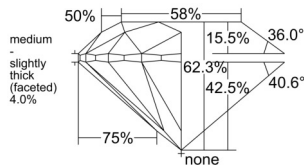

GIA®

FACSIMILE

GIA REPORT 1503997358

Verify this report at GIA.edu

GIA NATURAL DIAMOND DOSSIER®

December 16, 2024
GIA Report Number 1503997358
Shape and Cutting Style ..... Round Brilliant
Measurements ..... 6.10 - 6.14 x 3.82 mm

GRADING RESULTS

Carat Weight ..... 0.90 carat
Color Grade ..... H
Clarity Grade VS1
Cut Grade ..... Excellent

ADDITIONAL GRADING INFORMATION

Polish ..... Excellent
Symmetry ..... Excellent
Fluorescence ..... None
Clarity Characteristics ..... Crystal, Needle, Pinpoint
Inscription(s): GIA 1503997358

PROPORTIONS

Profile to actual proportions