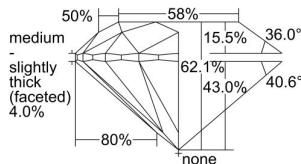

GIA®

FACSIMILE

GIA REPORT 1505003235

Verify this report at GIA.edu

GIA NATURAL DIAMOND DOSSIER®

July 23, 2024
GIA Report Number 1505003235
Shape and Cutting Style ..... Round Brilliant
Measurements ..... 5.09 - 5.12 x 3.17 mm

GRADING RESULTS

Carat Weight ..... 0.51 carat
Color Grade ..... D
Clarity Grade S11
Cut Grade ..... Excellent

ADDITIONAL GRADING INFORMATION

Polish ..... Excellent
Symmetry ..... Excellent
Fluorescence ..... None
Clarity Characteristics ..... Crystal
Inscription(s): GIA 1505003235

PROPORTIONS

Profile to actual proportions

GRADING SCALES

GIA COLOR SCALE	GIA CLARITY SCALE	GIA CUT SCALE	
D	FLAWLESS	EXCELLENT	
E	INTERNALLY FLAWLESS		
F		VVS₁	VERY GOOD
G	VVS₂		
H	VS₁	GOOD	
I	VS₂		
J	S1₁	FAIR	
K	S1₂		
L	I₁	POOR	
M	I₂		
N	I₃		
O			
P			
Q			
R			
S			
T			
U			
V			
W			
X			
Y			
Z