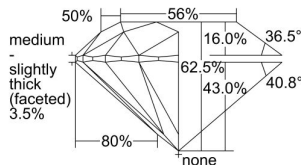

GIA®

FACSIMILE

GIA REPORT 1505004394

Verify this report at GIA.edu

GIA NATURAL DIAMOND DOSSIER®

July 26, 2024
GIA Report Number 1505004394
Shape and Cutting Style ..... Round Brilliant
Measurements ..... 4.70 - 4.73 x 2.95 mm

GRADING RESULTS

Carat Weight ..... 0.40 carat
Color Grade ..... D
Clarity Grade S11
Cut Grade ..... Excellent

ADDITIONAL GRADING INFORMATION

Polish ..... Excellent
Symmetry ..... Excellent
Fluorescence ..... None
Clarity Characteristics ..... Feather, Crystal
Inscription(s): GIA 1505004394

PROPORTIONS

Profile to actual proportions

GRADING SCALES

GIA COLOR SCALE	GIA CLARITY SCALE	GIA CUT SCALE	
D	FLAWLESS	EXCELLENT	
E	INTERNALLY FLAWLESS		
F		VVS₁	VERY GOOD
G	VVS₂		
H	VS₁	GOOD	
I	VS₂		
J	S1₁	FAIR	
K	S1₂		
L	I₁	POOR	
M	I₂		
N	I₃		
O			
P			
Q			
R			
S			
T			
U			
V			
W			
X			
Y			
Z