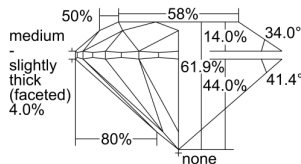

GIA®

FACSIMILE

GIA REPORT 1505018574

Verify this report at GIA.edu

GIA NATURAL DIAMOND DOSSIER®

July 26, 2024
GIA Report Number 1505018574
Shape and Cutting Style ..... Round Brilliant
Measurements ..... 4.73 - 4.75 x 2.93 mm

GRADING RESULTS

Carat Weight ..... 0.40 carat
Color Grade ..... D
Clarity Grade VS2
Cut Grade ..... Excellent

ADDITIONAL GRADING INFORMATION

Polish ..... Excellent
Symmetry ..... Excellent
Fluorescence ..... None
Clarity Characteristics ..... Crystal
Inscription(s): GIA 1505018574

PROPORTIONS

Profile to actual proportions

GRADING SCALES

GIA COLOR SCALE	GIA CLARITY SCALE	GIA CUT SCALE	
D	FLAWLESS	EXCELLENT	
E	INTERNALLY FLAWLESS		
F		VVS₁	VERY GOOD
G	VVS₂		
H	VS₁	GOOD	
I	VS₂		
J	SI₁	FAIR	
K	SI₂		
L	I₁	POOR	
M	I₂		
N	I₃		
O			
P			
Q			
R			
S			
T			
U			
V			
W			
X			
Y			
Z