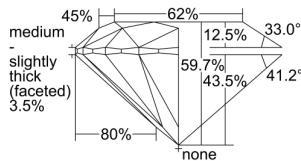

GIA®

FACSIMILE

GIA REPORT 1505020720

Verify this report at GIA.edu

GIA NATURAL DIAMOND DOSSIER®

July 25, 2024
GIA Report Number 1505020720
Shape and Cutting Style ..... Round Brilliant
Measurements ..... 4.98 - 5.00 x 2.98 mm

GRADING RESULTS

Carat Weight ..... 0.45 carat
Color Grade ..... E
Clarity Grade S11
Cut Grade ..... Excellent

ADDITIONAL GRADING INFORMATION

Polish ..... Excellent
Symmetry ..... Excellent
Fluorescence ..... Medium Blue
Clarity Characteristics ..... Crystal
Inscription(s): GIA 1505020720

PROPORTIONS

Profile to actual proportions

GRADING SCALES

GIA COLOR SCALE	GIA CLARITY SCALE	GIA CUT SCALE
D	FLAWLESS	EXCELLENT
E	INTERNALLY FLAWLESS	
F	VVS₁	VERY GOOD
G		
H	VS₁	GOOD
I		
J	SI₁	FAIR
K		
L	I₁	POOR
M		
N	I₂	
O	I₃	
P		
Q		
R		
S		
T		
U		
V		
W		
X		
Y		
Z