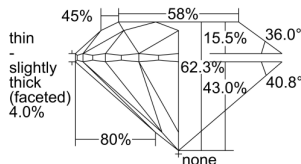

GIA®

FACSIMILE

GIA REPORT 1505033066

Verify this report at GIA.edu

GIA NATURAL DIAMOND DOSSIER®

July 26, 2024
GIA Report Number 1505033066
Shape and Cutting Style ..... Round Brilliant
Measurements ..... 4.23 - 4.28 x 2.65 mm

GRADING RESULTS

Carat Weight ..... 0.30 carat
Color Grade ..... D
Clarity Grade VS1
Cut Grade ..... Excellent

ADDITIONAL GRADING INFORMATION

Polish ..... Excellent
Symmetry ..... Very Good
Fluorescence ..... None
Clarity Characteristics ..... Crystal
Inscription(s): GIA 1505033066

PROPORTIONS

Profile to actual proportions

GRADING SCALES

GIA COLOR SCALE	GIA CLARITY SCALE	GIA CUT SCALE	
D	FLAWLESS	EXCELLENT	
E	INTERNALLY FLAWLESS		
F		VVS₁	VERY GOOD
G	VVS₂		
H	VS₁	GOOD	
I	VS₂		
J	SI₁	FAIR	
K	SI₂		
L	I₁	POOR	
M	I₂		
N	I₃		
O			
P			
Q			
R			
S			
T			
U			
V			
W			
X			
Y			
Z