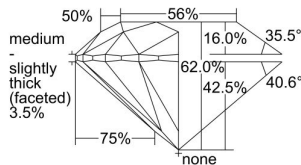

GIA®

FACSIMILE

GIA REPORT 1505034273

Verify this report at GIA.edu

GIA NATURAL DIAMOND DOSSIER®

July 29, 2024
GIA Report Number 1505034273
Shape and Cutting Style ..... Round Brilliant
Measurements ..... 5.66 - 5.69 x 3.52 mm

GRADING RESULTS

Carat Weight ..... 0.70 carat
Color Grade ..... G
Clarity Grade VS1
Cut Grade ..... Excellent

ADDITIONAL GRADING INFORMATION

Polish ..... Excellent
Symmetry ..... Excellent
Fluorescence ..... Medium Yellow
Clarity Characteristics..... Crystal, Internal Graining
Inscription(s): GIA 1505034273

PROPORTIONS

Profile to actual proportions

GRADING SCALES

GIA COLOR SCALE	GIA CLARITY SCALE	GIA CUT SCALE	
D	FLAWLESS	EXCELLENT	
E	INTERNALLY FLAWLESS		
F		VVS₁	VERY GOOD
G	VVS₂		
H	VS₁	GOOD	
I	VS₂		
J	SI₁	FAIR	
K	SI₂		
L	I₁	POOR	
M	I₂		
N	I₃		
O			
P			
Q			
R			
S			
T			
U			
V			
W			
X			
Y			
Z