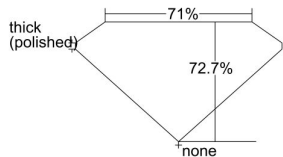

GIA®

FACSIMILE

GIA REPORT 1505042374

Verify this report at GIA.edu

GIA NATURAL DIAMOND DOSSIER®

July 29, 2024
GIA Report Number 1505042374
Shape and Cutting Style ..... Square Modified Brilliant
Measurements ..... 4.82 x 4.73 x 3.44 mm

GRADING RESULTS

Carat Weight ..... 0.70 carat
Color Grade ..... F
Clarity Grade VVS2

ADDITIONAL GRADING INFORMATION

Polish ..... Excellent
Symmetry ..... Excellent
Fluorescence ..... None
Clarity Characteristics ..... Pinpoint, Cloud
Inscription(s): GIA 1505042374

PROPORTIONS

Profile not to actual proportions

GRADING SCALES

GIA COLOR SCALE		GIA CLARITY SCALE			
COLORLESS	D	VERY VERY SLIGHTLY INCLUDED	FLAWLESS		
	E		INTERNALLY FLAWLESS		
	F	VERY SLIGHTLY INCLUDED	VVS₁		
	G		VVS₂		
	H		VS₁		
	NEAR COLORLESS	I	SLIGHTLY INCLUDED	VS₂	
		J		SI₁	
		FAINT	K	INCLUDED	SI₂
			L		I₁
			M		I₂
VERT LIGHT	N	LIGHT	I₃		
	O				
	P				
	Q				
	R				
	S