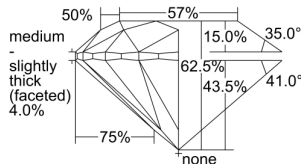

GIA®

FACSIMILE

GIA REPORT 1505042961

Verify this report at GIA.edu

GIA NATURAL DIAMOND DOSSIER®

July 30, 2024
GIA Report Number 1505042961
Shape and Cutting Style ..... Round Brilliant
Measurements ..... 5.21 - 5.24 x 3.26 mm

GRADING RESULTS

Carat Weight ..... 0.55 carat
Color Grade ..... F
Clarity Grade VS1
Cut Grade ..... Excellent

ADDITIONAL GRADING INFORMATION

Polish ..... Excellent
Symmetry ..... Excellent
Fluorescence ..... None
Clarity Characteristics..... Crystal, Needle, Cloud, Pinpoint
Inscription(s): GIA 1505042961

PROPORTIONS

Profile to actual proportions