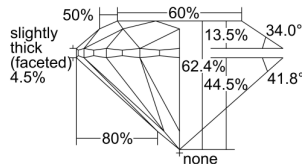

GIA®

FACSIMILE

GIA REPORT 1505046479

Verify this report at GIA.edu

GIA NATURAL DIAMOND DOSSIER®

July 29, 2024
GIA Report Number 1505046479
Shape and Cutting Style ..... Round Brilliant
Measurements ..... 5.78 - 5.81 x 3.62 mm

GRADING RESULTS

Carat Weight ..... 0.75 carat
Color Grade ..... E
Clarity Grade S11
Cut Grade ..... Excellent

ADDITIONAL GRADING INFORMATION

Polish ..... Excellent
Symmetry ..... Excellent
Fluorescence ..... None
Clarity Characteristics ..... Crystal, Cloud
Inscription(s): GIA 1505046479

PROPORTIONS

Profile to actual proportions

GRADING SCALES

GIA COLOR SCALE	GIA CLARITY SCALE	GIA CUT SCALE	
D	FLAWLESS	EXCELLENT	
E	INTERNALLY FLAWLESS		
F		VVS₁	VERY GOOD
G	VVS₂		
H	VS₁	GOOD	
I	VS₂		
J	S1₁	FAIR	
K	S1₂		
L	I₁	POOR	
M	I₂		
N	I₃		
O			
P			
Q			
R			
S			
T			
U			
V			
W			
X			
Y			
Z