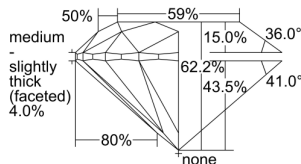

GIA®

FACSIMILE

GIA REPORT 1505046808

Verify this report at GIA.edu

GIA NATURAL DIAMOND DOSSIER®

July 29, 2024
GIA Report Number 1505046808
Shape and Cutting Style ..... Round Brilliant
Measurements ..... 5.96 - 6.00 x 3.72 mm

GRADING RESULTS

Carat Weight ..... 0.83 carat
Color Grade I
Clarity Grade S11
Cut Grade ..... Excellent

ADDITIONAL GRADING INFORMATION

Polish ..... Excellent
Symmetry ..... Excellent
Fluorescence ..... Medium Blue
Clarity Characteristics ..... Crystal
Inscription(s): GIA 1505046808

PROPORTIONS

Profile to actual proportions

GRADING SCALES

GIA COLOR SCALE	GIA CLARITY SCALE	GIA CUT SCALE	
D	FLAWLESS	EXCELLENT	
E	INTERNALLY FLAWLESS		
F		VVS₁	VERY GOOD
G	VVS₂		
H	VS₁	GOOD	
I	VS₂		
J	S1₁	FAIR	
K	S1₂		
L	I₁	POOR	
M	I₂		
N	I₃		
O			
P			
Q			
R			
S			
T			
U			
V			
W			
X			
Y			
Z