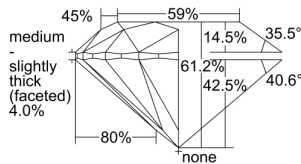

GIA®

FACSIMILE

GIA REPORT 1505055804

Verify this report at GIA.edu

GIA NATURAL DIAMOND DOSSIER®

July 30, 2024
GIA Report Number 1505055804
Shape and Cutting Style ..... Round Brilliant
Measurements ..... 5.69 - 5.73 x 3.50 mm

GRADING RESULTS

Carat Weight ..... 0.71 carat
Color Grade ..... G
Clarity Grade VVS2
Cut Grade ..... Excellent

ADDITIONAL GRADING INFORMATION

Polish ..... Excellent
Symmetry ..... Excellent
Fluorescence ..... Faint
Clarity Characteristics ..... Cloud, Pinpoint
Inscription(s): GIA 1505055804

PROPORTIONS

Profile to actual proportions

GRADING SCALES

GIA COLOR SCALE

COLORLESS	D
	E
	F
	G
	H
	I
	J
NEAR COLORLESS	K
	L
Faint	M
	N
	O
	P
	Q
	R
	S
	T
	U
	V
	W
	X
	Y
Light	Z

GIA CLARITY SCALE

FLAWLESS	VERY VERY SLIGHTLY INCLUDED	VVS₁	VERY SLIGHTLY INCLUDED	SI₁	SLIGHTLY INCLUDED	I₁	
							FLAWLESS
INTERNALLY FLAWLESS	VERY SLIGHTLY INCLUDED	VVS₂	VERY SLIGHTLY INCLUDED	SI₂	SLIGHTLY INCLUDED	I₂	
		VS₁		VS₂		I₃	

GIA CUT SCALE

EXCELLENT
VERY GOOD
GOOD
FAIR
POOR