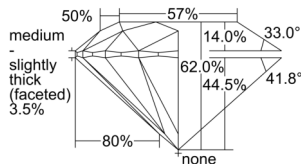

GIA®

FACSIMILE

GIA REPORT 1505070281

Verify this report at GIA.edu

GIA NATURAL DIAMOND DOSSIER®

July 31, 2024
GIA Report Number 1505070281
Shape and Cutting Style ..... Round Brilliant
Measurements ..... 5.11 - 5.13 x 3.17 mm

GRADING RESULTS

Carat Weight ..... 0.50 carat
Color Grade ..... D
Clarity Grade VS1
Cut Grade ..... Excellent

ADDITIONAL GRADING INFORMATION

Polish ..... Excellent
Symmetry ..... Excellent
Fluorescence ..... None
Clarity Characteristics ..... Crystal, Pinpoint
Inscription(s): GIA 1505070281

PROPORTIONS

Profile to actual proportions

GRADING SCALES

GIA COLOR SCALE

COLORESS	D
	E
	F
	G
	H
	I
	J
NEAR COLORESS	K
	L
FAIN	M
	N
	O
	P
	Q
	R
	S
	T
	U
	V
	W
	X
	Y
LIGHT	Z

GIA CLARITY SCALE

VERY VERY SLIGHTLY INCLUDED	FLAWLESS
	INTERNALLY FLAWLESS
VERY SLIGHTLY INCLUDED	VVS₁
	VVS₂
SLIGHTLY INCLUDED	VS₁
	VS₂
INCLUDED	SI₁
	SI₂
	I₁
	I₂
	I₃

GIA CUT SCALE

EXCELLENT
VERY GOOD
GOOD
FAIR
POOR