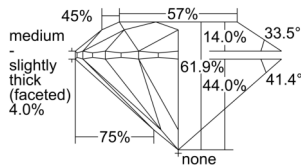

GIA®

FACSIMILE

GIA REPORT 1505070689

Verify this report at GIA.edu

GIA NATURAL DIAMOND DOSSIER®

August 01, 2024
GIA Report Number 1505070689
Shape and Cutting Style ..... Round Brilliant
Measurements ..... 4.72 - 4.75 x 2.93 mm

GRADING RESULTS

Carat Weight ..... 0.40 carat
Color Grade ..... D
Clarity Grade S11
Cut Grade ..... Excellent

ADDITIONAL GRADING INFORMATION

Polish ..... Excellent
Symmetry ..... Excellent
Fluorescence ..... None
Clarity Characteristics..... Cloud, Feather, Crystal
Inspection(s): GIA 1505070689

PROPORTIONS

Profile to actual proportions

GRADING SCALES

GIA COLOR SCALE	GIA CLARITY SCALE	GIA CUT SCALE
D	FLAWLESS	EXCELLENT
E	FLAWLESS	
F	INTERNALLY FLAWLESS	VERY GOOD
G	FLAWLESS	
H	VVS₁	GOOD
I	VVS₂	
J	VS₁	FAIR
K	VS₂	
L	S1₁	POOR
M	S1₂	
N	I₁	
O	I₂	
P	I₃	
Q		
R		
S		
T		
U		
V		
W		
X		
Y		
Z