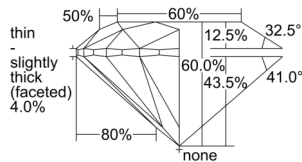

GIA®

FACSIMILE

GIA REPORT 1505072560

Verify this report at GIA.edu

GIA NATURAL DIAMOND DOSSIER®

July 31, 2024
GIA Report Number 1505072560
Shape and Cutting Style ..... Round Brilliant
Measurements ..... 4.33 - 4.36 x 2.61 mm

GRADING RESULTS

Carat Weight ..... 0.30 carat
Color Grade ..... F
Clarity Grade VS1
Cut Grade ..... Excellent

ADDITIONAL GRADING INFORMATION

Polish ..... Excellent
Symmetry ..... Excellent
Fluorescence ..... None
Clarity Characteristics..... Cloud, Pinpoint, Indented Natural
Inscription(s): GIA 1505072560

PROPORTIONS

Profile to actual proportions

GRADING SCALES

GIA COLOR SCALE	GIA CLARITY SCALE	GIA CUT SCALE	
D	FLAWLESS	EXCELLENT	
E	INTERNALLY FLAWLESS		
F		VVS₁	VERY GOOD
G	VVS₂		
H	VS₁	GOOD	
I	VS₂		
J	SI₁	FAIR	
K	SI₂		
L	I₁	POOR	
M	I₂		
N	I₃		
O			
P			
Q			
R			
S			
T			
U			
V			
W			
X			
Y			
Z