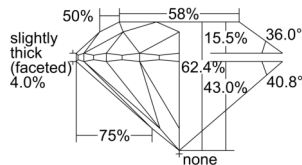

GIA®

FACSIMILE

GIA REPORT 1505073214

Verify this report at GIA.edu

GIA NATURAL DIAMOND DOSSIER®

November 19, 2024
GIA Report Number 1505073214
Shape and Cutting Style ..... Round Brilliant
Measurements ..... 5.88 - 5.90 x 3.68 mm

GRADING RESULTS

Carat Weight ..... 0.80 carat
Color Grade ..... D
Clarity Grade VS1
Cut Grade ..... Excellent

ADDITIONAL GRADING INFORMATION

Polish ..... Excellent
Symmetry ..... Excellent
Fluorescence ..... Faint
Clarity Characteristics ..... Crystal, Cloud, Needle
Inscription(s): GIA 1505073214

PROPORTIONS

Profile to actual proportions

GRADING SCALES

GIA COLOR SCALE	GIA CLARITY SCALE	GIA CUT SCALE	
D	FLAWLESS	EXCELLENT	
E	INTERNALLY FLAWLESS		
F		VVS₁	VERY GOOD
G	VVS₂		
H	VS₁	GOOD	
I	VS₂		
J	SI₁	FAIR	
K	SI₂		
L	I₁	POOR	
M	I₂		
N	I₃		
O			
P			
Q			
R			
S			
T			
U			
V			
W			
X			
Y			
Z