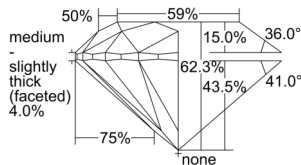

GIA®

FACSIMILE

GIA REPORT 1505073658

Verify this report at GIA.edu

GIA NATURAL DIAMOND DOSSIER®

July 31, 2024
GIA Report Number 1505073658
Shape and Cutting Style ..... Round Brilliant
Measurements ..... 4.69 - 4.72 x 2.93 mm

GRADING RESULTS

Carat Weight ..... 0.40 carat
Color Grade ..... H
Clarity Grade VS1
Cut Grade ..... Excellent

ADDITIONAL GRADING INFORMATION

Polish ..... Excellent
Symmetry ..... Excellent
Fluorescence ..... None
Clarity Characteristics ..... Crystal, Cloud
Inscription(s): GIA 1505073658

PROPORTIONS

Profile to actual proportions

GRADING SCALES

GIA COLOR SCALE	GIA CLARITY SCALE	GIA CUT SCALE	
D	FLAWLESS	EXCELLENT	
E	INTERNALLY FLAWLESS		
F		VVS₁	VERY GOOD
G	VVS₂		
H	VS₁	GOOD	
I	VS₂		
J	SI₁	FAIR	
K	SI₂		
L	I₁	POOR	
M			
N			
O	I₂		
P			
Q	I₃		
R			
S			
T			
U			
V			
W			
X			
Y			
Z