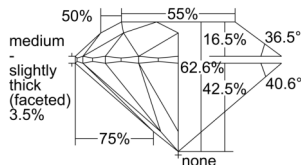

GIA®

FACSIMILE

GIA REPORT 1505074870

Verify this report at GIA.edu

GIA NATURAL DIAMOND DOSSIER®

August 01, 2024
GIA Report Number 1505074870
Shape and Cutting Style ..... Round Brilliant
Measurements ..... 5.36 - 5.40 x 3.37 mm

GRADING RESULTS

Carat Weight ..... 0.60 carat
Color Grade I
Clarity Grade VS1
Cut Grade ..... Excellent

ADDITIONAL GRADING INFORMATION

Polish ..... Excellent
Symmetry ..... Excellent
Fluorescence ..... Medium Blue
Clarity Characteristics ..... Cavity, Pinpoint
Inscription(s): GIA 1505074870

PROPORTIONS

Profile to actual proportions

GRADING SCALES

GIA COLOR SCALE	GIA CLARITY SCALE	GIA CUT SCALE	
D	FLAWLESS	EXCELLENT	
E	INTERNALLY FLAWLESS		
F		VVS₁	VERY GOOD
G	VVS₂		
H	VS₁	GOOD	
I	VS₂		
J	SI₁	FAIR	
K	SI₂		
L	I₁	POOR	
M	I₂		
N	I₃		
O			
P			
Q			
R			
S			
T			
U			
V			
W			
X			
Y			
Z