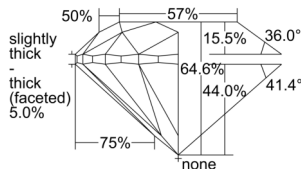

GIA®

FACSIMILE

GIA REPORT 1505082143

Verify this report at GIA.edu

GIA NATURAL DIAMOND DOSSIER®

August 02, 2024
GIA Report Number 1505082143
Shape and Cutting Style ..... Round Brilliant
Measurements ..... 4.60 - 4.64 x 2.99 mm

GRADING RESULTS

Carat Weight ..... 0.40 carat
Color Grade ..... H
Clarity Grade VS1
Cut Grade ..... Very Good

ADDITIONAL GRADING INFORMATION

Polish ..... Excellent
Symmetry ..... Excellent
Fluorescence ..... Medium Blue
Clarity Characteristics..... Crystal, Cloud, Pinpoint
Inscription(s): GIA 1505082143

PROPORTIONS

Profile to actual proportions