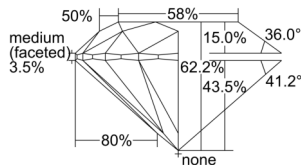

GIA®

FACSIMILE

GIA REPORT 1505082671

Verify this report at GIA.edu

GIA NATURAL DIAMOND DOSSIER®

August 01, 2024
GIA Report Number 1505082671
Shape and Cutting Style ..... Round Brilliant
Measurements ..... 5.39 - 5.43 x 3.36 mm

GRADING RESULTS

Carat Weight ..... 0.60 carat
Color Grade I
Clarity Grade S11
Cut Grade ..... Excellent

ADDITIONAL GRADING INFORMATION

Polish ..... Excellent
Symmetry ..... Excellent
Fluorescence ..... Faint
Clarity Characteristics ..... Crystal
Inscription(s): GIA 1505082671

PROPORTIONS

Profile to actual proportions

GRADING SCALES

GIA COLOR SCALE	GIA CLARITY SCALE	GIA CUT SCALE	
D	FLAWLESS	EXCELLENT	
E	INTERNALLY FLAWLESS		
F		VVS₁	VERY GOOD
G	VVS₂		
H	VS₁	GOOD	
I	VS₂		
J	S1₁	FAIR	
K	S1₂		
L	I₁	POOR	
M	I₂		
N	I₃		
O			
P			
Q			
R			
S			
T			
U			
V			
W			
X			
Y			
Z