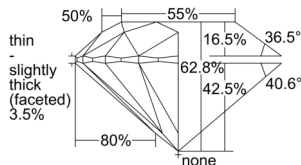

GIA®

FACSIMILE

GIA REPORT 1505083473

Verify this report at GIA.edu

GIA NATURAL DIAMOND DOSSIER®

August 02, 2024
GIA Report Number 1505083473
Shape and Cutting Style ..... Round Brilliant
Measurements ..... 4.76 - 4.79 x 3.00 mm

GRADING RESULTS

Carat Weight ..... 0.42 carat
Color Grade ..... F
Clarity Grade VS2
Cut Grade ..... Excellent

ADDITIONAL GRADING INFORMATION

Polish ..... Excellent
Symmetry ..... Excellent
Fluorescence ..... None
Clarity Characteristics ..... Cloud, Crystal
Inscription(s): GIA 1505083473

PROPORTIONS

Profile to actual proportions

GRADING SCALES

GIA COLOR SCALE	GIA CLARITY SCALE	GIA CUT SCALE	
D	FLAWLESS	EXCELLENT	
E	INTERNALLY FLAWLESS		
F		VVS₁	VERY GOOD
G	VVS₂		
H	VS₁	GOOD	
I	VS₂		
J	SI₁	FAIR	
K	SI₂		
L	I₁	POOR	
M	I₂		
N	I₃		
O			
P			
Q			
R			
S			
T			
U			
V			
W			
X			
Y			
Z