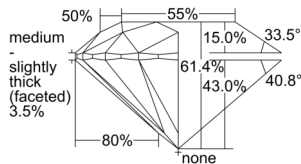

GIA®

FACSIMILE

GIA REPORT 1505086276

Verify this report at GIA.edu

GIA NATURAL DIAMOND DOSSIER®

August 05, 2024
GIA Report Number 1505086276
Shape and Cutting Style ..... Round Brilliant
Measurements ..... 5.38 - 5.41 x 3.32 mm

GRADING RESULTS

Carat Weight ..... 0.59 carat
Color Grade ..... F
Clarity Grade S11
Cut Grade ..... Excellent

ADDITIONAL GRADING INFORMATION

Polish ..... Excellent
Symmetry ..... Excellent
Fluorescence ..... None
Clarity Characteristics ..... Cloud, Crystal
Inscription(s): GIA 1505086276

PROPORTIONS

Profile to actual proportions

GRADING SCALES

GIA COLOR SCALE	GIA CLARITY SCALE	GIA CUT SCALE	
D	FLAWLESS	EXCELLENT	
E	INTERNALLY FLAWLESS		
F		VVS₁	VERY GOOD
G	VVS₂		
H	VS₁	GOOD	
I	VS₂		
J	S1₁	FAIR	
K	S1₂		
L	I₁	POOR	
M	I₂		
N	I₃		
O			
P			
Q			
R			
S			
T			
U			
V			
W			
X			
Y			
Z