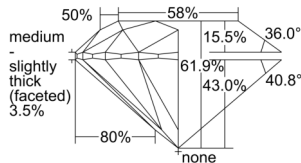

GIA®

FACSIMILE

GIA REPORT 1505091144

Verify this report at GIA.edu

GIA NATURAL DIAMOND DOSSIER®

August 05, 2024
GIA Report Number 1505091144
Shape and Cutting Style ..... Round Brilliant
Measurements ..... 5.67 - 5.72 x 3.52 mm

GRADING RESULTS

Carat Weight ..... 0.71 carat
Color Grade ..... G
Clarity Grade VVS2
Cut Grade ..... Excellent

ADDITIONAL GRADING INFORMATION

Polish ..... Excellent
Symmetry ..... Excellent
Fluorescence ..... None
Clarity Characteristics ..... Pinpoint
Inscription(s): GIA 1505091144

PROPORTIONS

Profile to actual proportions

GRADING SCALES

GIA COLOR SCALE	GIA CLARITY SCALE	GIA CUT SCALE
D	FLAWLESS	EXCELLENT
E	INTERNALLY FLAWLESS	
F	VVS₁	VERY GOOD
G		
H	VS₁	GOOD
I		
J	SI₁	FAIR
K		
L	I₁	POOR
M		
N	I₂	
O	I₃	
P		
Q		
R		
S		
T		
U		
V		
W		
X		
Y		
Z