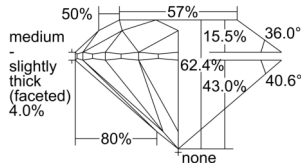

GIA®

FACSIMILE

GIA REPORT 1505099986

Verify this report at GIA.edu

GIA NATURAL DIAMOND DOSSIER®

August 05, 2024
GIA Report Number 1505099986
Shape and Cutting Style ..... Round Brilliant
Measurements ..... 5.04 - 5.06 x 3.15 mm

GRADING RESULTS

Carat Weight ..... 0.50 carat
Color Grade ..... G
Clarity Grade S11
Cut Grade ..... Excellent

ADDITIONAL GRADING INFORMATION

Polish ..... Excellent
Symmetry ..... Excellent
Fluorescence ..... None
Clarity Characteristics ..... Crystal, Cloud
Inscription(s): GIA 1505099986

PROPORTIONS

Profile to actual proportions

GRADING SCALES

GIA COLOR SCALE	GIA CLARITY SCALE	GIA CUT SCALE	
D	FLAWLESS	EXCELLENT	
E	INTERNALLY FLAWLESS		
F		VVS₁	VERY GOOD
G	VVS₂		
H	VS₁	GOOD	
I	VS₂		
J	S1₁	FAIR	
K	S1₂		
L	I₁	POOR	
M	I₂		
N	I₃		
O			
P			
Q			
R			
S			
T			
U			
V			
W			
X			
Y			
Z