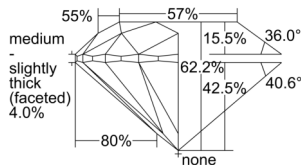

GIA®

FACSIMILE

GIA REPORT 1505104884

Verify this report at GIA.edu

GIA NATURAL DIAMOND DOSSIER®

September 03, 2024
GIA Report Number 1505104884
Shape and Cutting Style ..... Round Brilliant
Measurements ..... 5.65 - 5.67 x 3.52 mm

GRADING RESULTS

Carat Weight ..... 0.70 carat
Color Grade ..... F
Clarity Grade S11
Cut Grade ..... Excellent

ADDITIONAL GRADING INFORMATION

Polish ..... Excellent
Symmetry ..... Excellent
Fluorescence ..... None
Clarity Characteristics ..... Feather, Cloud
Inscription(s): GIA 1505104884

PROPORTIONS

Profile to actual proportions

GRADING SCALES

GIA COLOR SCALE	GIA CLARITY SCALE	GIA CUT SCALE	
D	FLAWLESS	EXCELLENT	
E	INTERNALLY FLAWLESS		
F		VVS₁	VERY GOOD
G	VVS₂		
H	VS₁	GOOD	
I	VS₂		
J	SI₁	FAIR	
K	SI₂		
L	I₁	POOR	
M	I₂		
N	I₃		
O			
P			
Q			
R			
S			
T			
U			
V			
W			
X			
Y			
Z