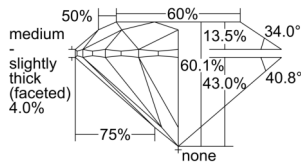

GIA®

FACSIMILE

GIA REPORT 1505109787

Verify this report at GIA.edu

GIA NATURAL DIAMOND DOSSIER®

August 05, 2024
GIA Report Number 1505109787
Shape and Cutting Style ..... Round Brilliant
Measurements ..... 4.33 - 4.35 x 2.61 mm

GRADING RESULTS

Carat Weight ..... 0.30 carat
Color Grade ..... E
Clarity Grade S11
Cut Grade ..... Excellent

ADDITIONAL GRADING INFORMATION

Polish ..... Excellent
Symmetry ..... Excellent
Fluorescence ..... None
Clarity Characteristics ..... Cloud
Inscription(s): GIA 1505109787

PROPORTIONS

Profile to actual proportions

GRADING SCALES

GIA COLOR SCALE	GIA CLARITY SCALE	GIA CUT SCALE
D	FLAWLESS	EXCELLENT
E	FLAWLESS	
F	INTERNALLY FLAWLESS	VERY GOOD
G	FLAWLESS	
H	VVS₁	GOOD
I	VVS₂	
J	VS₁	FAIR
K	VS₂	
L	S1₁	POOR
M	S1₂	
N	I₁	
O	I₂	
P	I₃	
Q		
R		
S		
T		
U		
V		
W		
X		
Y		
Z