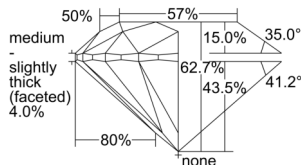

GIA®

FACSIMILE

GIA REPORT 1505113987

Verify this report at GIA.edu

GIA NATURAL DIAMOND DOSSIER®

August 06, 2024
GIA Report Number 1505113987
Shape and Cutting Style ..... Round Brilliant
Measurements ..... 4.25 - 4.29 x 2.68 mm

GRADING RESULTS

Carat Weight ..... 0.30 carat
Color Grade I
Clarity Grade S11
Cut Grade ..... Excellent

ADDITIONAL GRADING INFORMATION

Polish ..... Excellent
Symmetry ..... Excellent
Fluorescence ..... Faint
Clarity Characteristics..... Crystal, Cloud, Feather, Cavity
Inscription(s): GIA 1505113987

PROPORTIONS

Profile to actual proportions

GRADING SCALES

GIA COLOR SCALE	GIA CLARITY SCALE	GIA CUT SCALE	
D	FLAWLESS	EXCELLENT	
E	INTERNALLY FLAWLESS		
F		VVS₁	VERY GOOD
G	VVS₂		
H	VS₁	GOOD	
I	VS₂		
J	S1₁	FAIR	
K	S1₂		
L	I₁	POOR	
M	I₂		
N	I₃		
O			
P			
Q			
R			
S			
T			
U			
V			
W			
X			
Y			
Z