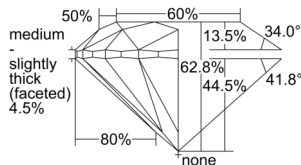

GIA®

FACSIMILE

GIA REPORT 1505115203

Verify this report at GIA.edu

GIA NATURAL DIAMOND DOSSIER®

August 06, 2024
GIA Report Number 1505115203
Shape and Cutting Style ..... Round Brilliant
Measurements ..... 5.02 - 5.06 x 3.17 mm

GRADING RESULTS

Carat Weight ..... 0.50 carat
Color Grade ..... D
Clarity Grade VVS2
Cut Grade ..... Excellent

ADDITIONAL GRADING INFORMATION

Polish ..... Excellent
Symmetry ..... Excellent
Fluorescence ..... Medium Blue
Clarity Characteristics ..... Cloud, Pinpoint
Inscription(s): GIA 1505115203

PROPORTIONS

Profile to actual proportions

GRADING SCALES

GIA COLOR SCALE

COLORLESS	D
	E
	F
	G
	H
	I
	J
NEAR COLORLESS	K
	L
Faint	M
	N
	O
	P
	Q
	R
	S
	T
	U
	V
	W
	X
	Y
Light	Z

GIA CLARITY SCALE

FLAWLESS	VERY VERY SLIGHTLY INCLUDED	VVS₁	
			VVS₂
INTERNALLY FLAWLESS	VERY SLIGHTLY INCLUDED	VS₁	
		VS₂	
SLIGHTLY INCLUDED	SLIGHTLY INCLUDED	SI₁	
		SI₂	
INCLUDED	INCLUDED	I₁	
		I₂	
		I₃	

GIA CUT SCALE

EXCELLENT	VERY GOOD	GOOD	FAIR	POOR