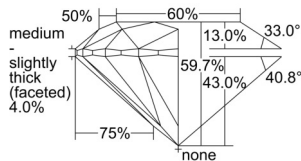

GIA®

FACSIMILE

GIA REPORT 1505123431

Verify this report at GIA.edu

GIA NATURAL DIAMOND DOSSIER®

August 06, 2024
GIA Report Number 1505123431
Shape and Cutting Style ..... Round Brilliant
Measurements ..... 4.32 - 4.36 x 2.59 mm

GRADING RESULTS

Carat Weight ..... 0.30 carat
Color Grade ..... H
Clarity Grade VS1
Cut Grade ..... Excellent

ADDITIONAL GRADING INFORMATION

Polish ..... Excellent
Symmetry ..... Very Good
Fluorescence ..... Medium Blue
Clarity Characteristics ..... Cloud, Pinpoint
Inscription(s): GIA 1505123431

PROPORTIONS

Profile to actual proportions

GRADING SCALES

GIA COLOR SCALE	GIA CLARITY SCALE	GIA CUT SCALE	
D	FLAWLESS	EXCELLENT	
E	INTERNALLY FLAWLESS		
F		VVS₁	VERY GOOD
G	VVS₂		
H	VS₁	GOOD	
I	VS₂		
J	SI₁	FAIR	
K	SI₂		
L	I₁	POOR	
M			
N			
O	I₂		
P			
Q	I₃		
R			
S			
T			
U			
V			
W			
X			
Y			
Z