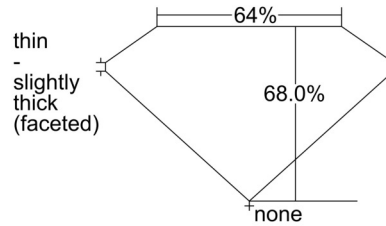

PROPORTIONS

Profile not to actual proportions