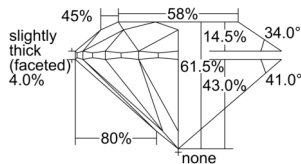

GIA®

FACSIMILE

GIA REPORT 1505131044

Verify this report at GIA.edu

GIA NATURAL DIAMOND DOSSIER®

August 07, 2024
GIA Report Number 1505131044
Shape and Cutting Style ..... Round Brilliant
Measurements ..... 5.09 - 5.11 x 3.14 mm

GRADING RESULTS

Carat Weight ..... 0.50 carat
Color Grade ..... H
Clarity Grade VVS1
Cut Grade ..... Excellent

ADDITIONAL GRADING INFORMATION

Polish ..... Excellent
Symmetry ..... Excellent
Fluorescence ..... None
Clarity Characteristics ..... Pinpoint
Inscription(s): GIA 1505131044

PROPORTIONS

Profile to actual proportions

GRADING SCALES

GIA COLOR SCALE

COLORESS	D
	E
	F
	G
	H
	I
	J
NEAR COLORESS	K
	L
FANIT	M
	N
	O
	P
	Q
VERY LIGHT	R
	S
	T
	U
	V
	W
	X
	Y
LIGHT	Z

GIA CLARITY SCALE

FLAWLESS	INTERNAL FLAWLESS	
		EXCELLENT
VERY VERY SLIGHTLY INCLUDED	VVS₁	
	VVS₂	
VERY SLIGHTLY INCLUDED	VS₁	
	VS₂	
SLIGHTLY INCLUDED	SI₁	
	SI₂	
INCLUDED	I₁	
	I₂	
	I₃	
POOR		

GIA CUT SCALE

EXCELLENT
VERY GOOD
GOOD
FAIR
POOR