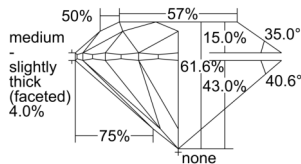

GIA®

FACSIMILE

GIA REPORT 1505135832

Verify this report at GIA.edu

GIA NATURAL DIAMOND DOSSIER®

August 07, 2024
GIA Report Number 1505135832
Shape and Cutting Style ..... Round Brilliant
Measurements ..... 5.67 - 5.70 x 3.50 mm

GRADING RESULTS

Carat Weight ..... 0.70 carat
Color Grade ..... H
Clarity Grade VS1
Cut Grade ..... Excellent

ADDITIONAL GRADING INFORMATION

Polish ..... Excellent
Symmetry ..... Excellent
Fluorescence ..... Faint
Clarity Characteristics..... Crystal, Cloud, Needle
Inscription(s): GIA 1505135832

PROPORTIONS

Profile to actual proportions

GRADING SCALES

GIA COLOR SCALE	GIA CLARITY SCALE	GIA CUT SCALE	
D	FLAWLESS	EXCELLENT	
E	INTERNALLY FLAWLESS		
F		VVS₁	VERY GOOD
G	VVS₂		
H	VS₁	GOOD	
I	VS₂		
J	SI₁	FAIR	
K	SI₂		
L	I₁	POOR	
M	I₂		
N	I₃		
O			
P			
Q			
R			
S			
T			
U			
V			
W			
X			
Y			
Z