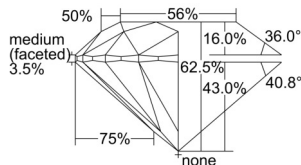

GIA®

FACSIMILE

GIA REPORT 1505137668

Verify this report at GIA.edu

GIA NATURAL DIAMOND DOSSIER®

August 07, 2024
GIA Report Number 1505137668
Shape and Cutting Style ..... Round Brilliant
Measurements ..... 4.69 - 4.71 x 2.94 mm

GRADING RESULTS

Carat Weight ..... 0.40 carat
Color Grade ..... E
Clarity Grade S11
Cut Grade ..... Excellent

ADDITIONAL GRADING INFORMATION

Polish ..... Excellent
Symmetry ..... Excellent
Fluorescence ..... Faint
Clarity Characteristics ..... Crystal
Inscription(s): GIA 1505137668

PROPORTIONS

Profile to actual proportions

GRADING SCALES

GIA COLOR SCALE	GIA CLARITY SCALE	GIA CUT SCALE	
D	FLAWLESS	EXCELLENT	
E	INTERNALLY FLAWLESS		
F		VVS₁	VERY GOOD
G	VVS₂		
H	VS₁	GOOD	
I	VS₂		
J	S1₁	FAIR	
K	S1₂		
L	I₁	POOR	
M	I₂		
N	I₃		
O			
P			
Q			
R			
S			
T			
U			
V			
W			
X			
Y			
Z