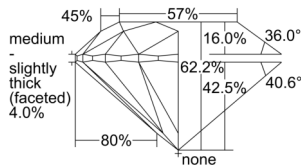

GIA®

FACSIMILE

GIA REPORT 1505138346

Verify this report at GIA.edu

GIA NATURAL DIAMOND DOSSIER®

August 08, 2024
GIA Report Number 1505138346
Shape and Cutting Style ..... Round Brilliant
Measurements ..... 4.38 - 4.40 x 2.73 mm

GRADING RESULTS

Carat Weight ..... 0.32 carat
Color Grade ..... H
Clarity Grade ..... Internally Flawless
Cut Grade ..... Excellent

ADDITIONAL GRADING INFORMATION

Polish ..... Excellent
Symmetry ..... Excellent
Fluorescence ..... Medium Blue
Clarity Characteristics ..... Minor Details of Polish
Inscription(s): GIA 1505138346

PROPORTIONS

Profile to actual proportions

GRADING SCALES

GIA COLOR SCALE

COLOREDNESS	D
	E
	F
	G
	H
	I
	J
NEAR COLORLESS	K
	L
Faint	M
	N
	O
	P
Very Light	Q
	R
	S
	T
	U
	V
Light	W
	X
	Y
	Z

GIA CLARITY SCALE

VERY VERY SLIGHTLY INCLUDED	FLAWLESS
	INTERNALLY FLAWLESS
VERY SLIGHTLY INCLUDED	VVS₁
	VVS₂
SLIGHTLY INCLUDED	VS₁
	VS₂
INCLUDED	SI₁
	SI₂
	I₁
	I₂
	I₃

GIA CUT SCALE

EXCELLENT
VERY GOOD
GOOD
FAIR
POOR