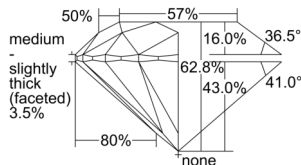

GIA®

FACSIMILE

GIA REPORT 1505139479

Verify this report at GIA.edu

GIA NATURAL DIAMOND DOSSIER®

August 07, 2024
GIA Report Number 1505139479
Shape and Cutting Style ..... Round Brilliant
Measurements ..... 5.89 - 5.92 x 3.71 mm

GRADING RESULTS

Carat Weight ..... 0.80 carat
Color Grade ..... F
Clarity Grade S11
Cut Grade ..... Excellent

ADDITIONAL GRADING INFORMATION

Polish ..... Excellent
Symmetry ..... Excellent
Fluorescence ..... None
Clarity Characteristics ..... Crystal, Cloud
Inscription(s): GIA 1505139479

PROPORTIONS

Profile to actual proportions

GRADING SCALES

GIA COLOR SCALE	GIA CLARITY SCALE	GIA CUT SCALE	
D	FLAWLESS	EXCELLENT	
E	INTERNALLY FLAWLESS		
F		VVS₁	VERY GOOD
G	VVS₂		
H	VS₁	GOOD	
I	VS₂		
J	S1₁	FAIR	
K	S1₂		
L	I₁	POOR	
M	I₂		
N	I₃		
O			
P			
Q			
R			
S			
T			
U			
V			
W			
X			
Y			
Z