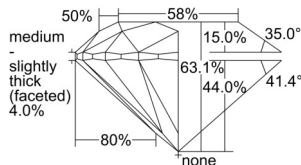

GIA®

FACSIMILE

GIA REPORT 1505141865

Verify this report at GIA.edu

GIA NATURAL DIAMOND DOSSIER®

August 08, 2024
GIA Report Number 1505141865
Shape and Cutting Style ..... Round Brilliant
Measurements ..... 5.03 - 5.08 x 3.19 mm

GRADING RESULTS

Carat Weight ..... 0.50 carat
Color Grade ..... G
Clarity Grade VVS2
Cut Grade ..... Excellent

ADDITIONAL GRADING INFORMATION

Polish ..... Excellent
Symmetry ..... Excellent
Fluorescence ..... Medium Blue
Clarity Characteristics..... Pinpoint, Cloud, Indented Natural
Inscription(s): GIA 1505141865

PROPORTIONS

Profile to actual proportions

GRADING SCALES

GIA COLOR SCALE	GIA CLARITY SCALE	GIA CUT SCALE
D	FLAWLESS	EXCELLENT
E	FLAWLESS	
F	INTERNALLY FLAWLESS	VERY GOOD
G	FLAWLESS	
H	VVS₁	GOOD
I	VVS₂	
J	VS₁	FAIR
K	VS₂	
L	SI₁	POOR
M	SI₂	
N	I₁	
O	I₂	
P	I₃	
Q		
R		
S		
T		
U		
V		
W		
X		
Y		
Z