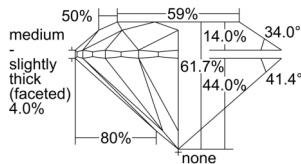

GIA®

FACSIMILE

GIA REPORT 1505143325

Verify this report at GIA.edu

GIA NATURAL DIAMOND DOSSIER®

August 09, 2024
GIA Report Number 1505143325
Shape and Cutting Style ..... Round Brilliant
Measurements ..... 4.94 - 4.96 x 3.05 mm

GRADING RESULTS

Carat Weight ..... 0.46 carat
Color Grade ..... F
Clarity Grade VS1
Cut Grade ..... Excellent

ADDITIONAL GRADING INFORMATION

Polish ..... Excellent
Symmetry ..... Excellent
Fluorescence ..... Faint
Clarity Characteristics ..... Crystal, Pinpoint
Inscription(s): GIA 1505143325

PROPORTIONS

Profile to actual proportions

GRADING SCALES

GIA COLOR SCALE	GIA CLARITY SCALE	GIA CUT SCALE	
D	FLAWLESS	EXCELLENT	
E	INTERNALLY FLAWLESS		
F		VVS₁	VERY GOOD
G	VVS₂		
H	VS₁	GOOD	
I	VS₂		
J	SI₁	FAIR	
K	SI₂		
L	I₁	POOR	
M			
N			
O	I₂		
P			
Q	I₃		
R			
S			
T			
U			
V			
W			
X			
Y			
Z