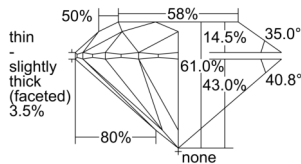

GIA®

FACSIMILE

GIA REPORT 1505143741

Verify this report at GIA.edu

GIA NATURAL DIAMOND DOSSIER®

August 08, 2024
GIA Report Number 1505143741
Shape and Cutting Style ..... Round Brilliant
Measurements ..... 4.52 - 4.55 x 2.76 mm

GRADING RESULTS

Carat Weight ..... 0.35 carat
Color Grade ..... D
Clarity Grade VS1
Cut Grade ..... Excellent

ADDITIONAL GRADING INFORMATION

Polish ..... Excellent
Symmetry ..... Excellent
Fluorescence ..... Medium Blue
Clarity Characteristics..... Crystal, Feather, Pinpoint
Inscription(s): GIA 1505143741

PROPORTIONS

Profile to actual proportions

GRADING SCALES

GIA COLOR SCALE	GIA CLARITY SCALE	GIA CUT SCALE	
D	FLAWLESS	EXCELLENT	
E	INTERNALLY FLAWLESS		
F		VVS₁	VERY GOOD
G	VVS₂		
H	VS₁	GOOD	
I	VS₂		
J	SI₁	FAIR	
K	SI₂		
L	I₁	POOR	
M	I₂		
N	I₃		
O			
P			
Q			
R			
S			
T			
U			
V			
W			
X			
Y			
Z