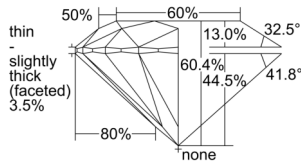

GIA®

FACSIMILE

GIA REPORT 1505145358

Verify this report at GIA.edu

GIA NATURAL DIAMOND DOSSIER®

August 09, 2024
GIA Report Number 1505145358
Shape and Cutting Style ..... Round Brilliant
Measurements ..... 4.39 - 4.42 x 2.66 mm

GRADING RESULTS

Carat Weight ..... 0.31 carat
Color Grade ..... E
Clarity Grade S11
Cut Grade ..... Excellent

ADDITIONAL GRADING INFORMATION

Polish ..... Excellent
Symmetry ..... Excellent
Fluorescence ..... None
Clarity Characteristics ..... Cloud
Inscription(s): GIA 1505145358

PROPORTIONS

GRADING SCALES

GIA COLOR SCALE	GIA CLARITY SCALE	GIA CUT SCALE	
D	FLAWLESS	EXCELLENT	
E	INTERNALLY FLAWLESS		
F		VVS₁	VERY GOOD
G	VVS₂		
H	VS₁	GOOD	
I	VS₂		
J	S1₁	FAIR	
K	S1₂		
L	I₁	POOR	
M	I₂		
N	I₃		
O			
P			
Q			
R			
S			
T			
U			
V			
W			
X			
Y			
Z