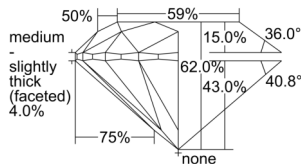

GIA®

FACSIMILE

GIA REPORT 1505148026

Verify this report at GIA.edu

GIA NATURAL DIAMOND DOSSIER®

August 09, 2024
GIA Report Number 1505148026
Shape and Cutting Style ..... Round Brilliant
Measurements ..... 4.60 - 4.63 x 2.86 mm

GRADING RESULTS

Carat Weight ..... 0.38 carat
Color Grade ..... F
Clarity Grade VS1
Cut Grade ..... Excellent

ADDITIONAL GRADING INFORMATION

Polish ..... Excellent
Symmetry ..... Excellent
Fluorescence ..... None
Clarity Characteristics ..... Cloud, Pinpoint
Inscription(s): GIA 1505148026

PROPORTIONS

Profile to actual proportions

GRADING SCALES

GIA COLOR SCALE	GIA CLARITY SCALE	GIA CUT SCALE
COLOURLESS	FLAWLESS	EXCELLENT
D	INTERNALLY FLAWLESS	
E	VVS₁	VERY GOOD
F		
G	VS₁	GOOD
H		
I	SI₁	FAIR
J		
K	I₁	POOR
L		
M	I₂	
N		
O	I₃	
P		
Q		
R		
S		
T		
U		
V		
W		
X		
Y		
Z