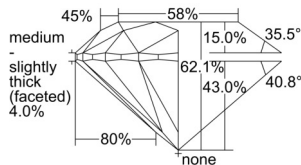

GIA®

FACSIMILE

GIA REPORT 1505148164

Verify this report at GIA.edu

GIA NATURAL DIAMOND DOSSIER®

August 08, 2024
GIA Report Number 1505148164
Shape and Cutting Style ..... Round Brilliant
Measurements ..... 5.04 - 5.08 x 3.15 mm

GRADING RESULTS

Carat Weight ..... 0.50 carat
Color Grade I
Clarity Grade VS1
Cut Grade ..... Excellent

ADDITIONAL GRADING INFORMATION

Polish ..... Excellent
Symmetry ..... Excellent
Fluorescence ..... None
Clarity Characteristics..... Crystal, Needle, Pinpoint, Cloud
Inspection(s): GIA 1505148164

PROPORTIONS

Profile to actual proportions

GRADING SCALES

GIA COLOR SCALE	GIA CLARITY SCALE	GIA CUT SCALE	
D	FLAWLESS	EXCELLENT	
E	INTERNALLY FLAWLESS		
F		VVS₁	VERY GOOD
G	VVS₂		
H	VS₁	GOOD	
I	VS₂		
J	SI₁	FAIR	
K	SI₂		
L	I₁	POOR	
M	I₂		
N	I₃		
O			
P			
Q			
R			
S			
T			
U			
V			
W			
X			
Y			
Z