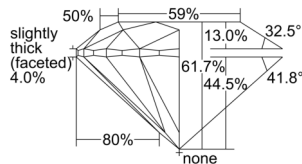

GIA®

FACSIMILE

GIA NATURAL DIAMOND DOSSIER®

August 12, 2024
GIA Report Number 1505164195
Shape and Cutting Style ..... Round Brilliant
Measurements ..... 5.21 - 5.24 x 3.23 mm

GRADING RESULTS

Carat Weight ..... 0.54 carat
Color Grade ..... E
Clarity Grade S11
Cut Grade ..... Excellent

ADDITIONAL GRADING INFORMATION

Polish ..... Excellent
Symmetry ..... Excellent
Fluorescence ..... None
Clarity Characteristics ..... Cloud
Inscription(s): GIA 1505164195

GIA REPORT 1505164195

Verify this report at GIA.edu

PROPORTIONS

Profile to actual proportions