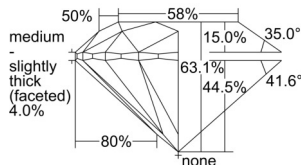

GIA®

FACSIMILE

GIA REPORT

1505165389

Verify this report at GIA.edu

GIA NATURAL DIAMOND DOSSIER®

August 09, 2024
GIA Report Number 1505165389
Shape and Cutting Style ..... Round Brilliant
Measurements ..... 5.17 - 5.21 x 3.27 mm

GRADING RESULTS

Carat Weight ..... 0.54 carat
Color Grade ..... G
Clarity Grade VVS1
Cut Grade ..... Excellent

ADDITIONAL GRADING INFORMATION

Polish ..... Excellent
Symmetry ..... Excellent
Fluorescence ..... Strong Blue
Clarity Characteristics ..... Pinpoint
Inscription(s): GIA 1505165389

PROPORTIONS

Profile to actual proportions

GRADING SCALES

GIA COLOR SCALE	GIA CLARITY SCALE	GIA CUT SCALE	
D	FLAWLESS	EXCELLENT	
E	INTERNALLY FLAWLESS		
F		VVS₁	VERY GOOD
G	VVS₂		
H	VS₁	GOOD	
I	VS₂		
J	SI₁	FAIR	
K	SI₂		
L	I₁	POOR	
M	I₂		
N	I₃		
O			
P			
Q			
R			
S			
T			
U			
V			
W			
X			
Y			
Z