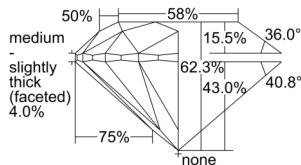

GIA®

FACSIMILE

GIA REPORT 1505166631

Verify this report at GIA.edu

GIA NATURAL DIAMOND DOSSIER®

August 13, 2024
GIA Report Number 1505166631
Shape and Cutting Style ..... Round Brilliant
Measurements ..... 5.89 - 5.91 x 3.68 mm

GRADING RESULTS

Carat Weight ..... 0.80 carat
Color Grade ..... G
Clarity Grade VS1
Cut Grade ..... Excellent

ADDITIONAL GRADING INFORMATION

Polish ..... Excellent
Symmetry ..... Excellent
Fluorescence ..... None
Clarity Characteristics ..... Cloud, Pinpoint
Inscription(s): GIA 1505166631

PROPORTIONS

Profile to actual proportions

GRADING SCALES

GIA COLOR SCALE	GIA CLARITY SCALE	GIA CUT SCALE	
D	FLAWLESS	EXCELLENT	
E	INTERNALLY FLAWLESS		
F		VVS₁	VERY GOOD
G	VVS₂		
H	VS₁	GOOD	
I	VS₂		
J	SI₁	FAIR	
K	SI₂		
L	I₁	POOR	
M			
N			
O	I₂		
P			
Q			
R	I₃		
S			
T			
U			
V			
W			
X			
Y			
Z