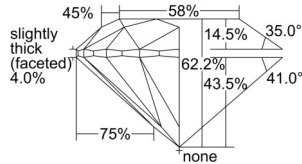

GIA®

FACSIMILE

GIA REPORT 1505171655

Verify this report at GIA.edu

GIA NATURAL DIAMOND DOSSIER®

August 13, 2024
GIA Report Number 1505171655
Shape and Cutting Style ..... Round Brilliant
Measurements ..... 5.37 - 5.40 x 3.35 mm

GRADING RESULTS

Carat Weight ..... 0.60 carat
Color Grade ..... F
Clarity Grade VS1
Cut Grade ..... Excellent

ADDITIONAL GRADING INFORMATION

Polish ..... Excellent
Symmetry ..... Excellent
Fluorescence ..... None
Clarity Characteristics..... Crystal, Cloud, Pinpoint
Inscription(s): GIA 1505171655

PROPORTIONS

Profile to actual proportions

GRADING SCALES

GIA COLOR SCALE	GIA CLARITY SCALE	GIA CUT SCALE	
D	FLAWLESS	EXCELLENT	
E	INTERNALLY FLAWLESS		
F		VVS₁	VERY GOOD
G	VVS₂		
H	VS₁	GOOD	
I	VS₂		
J	SI₁	FAIR	
K	SI₂		
L	I₁	POOR	
M	I₂		
N	I₃		
O			
P			
Q			
R			
S			
T			
U			
V			
W			
X			
Y			
Z