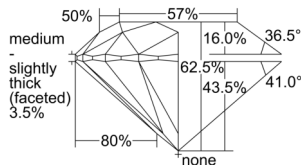

GIA®

FACSIMILE

GIA REPORT 1505174019

Verify this report at GIA.edu

GIA NATURAL DIAMOND DOSSIER®

August 12, 2024
GIA Report Number 1505174019
Shape and Cutting Style ..... Round Brilliant
Measurements ..... 5.41 - 5.44 x 3.40 mm

GRADING RESULTS

Carat Weight ..... 0.61 carat
Color Grade ..... H
Clarity Grade VS1
Cut Grade ..... Excellent

ADDITIONAL GRADING INFORMATION

Polish ..... Excellent
Symmetry ..... Excellent
Fluorescence ..... Faint
Clarity Characteristics..... Crystal, Cloud, Needle, Pinpoint
Inscription(s): GIA 1505174019

PROPORTIONS

Profile to actual proportions

GRADING SCALES

GIA COLOR SCALE	GIA CLARITY SCALE	GIA CUT SCALE	
D	FLAWLESS	EXCELLENT	
E	INTERNALLY FLAWLESS		
F		VVS₁	VERY GOOD
G	VVS₂		
H	VS₁	GOOD	
I	VS₂		
J	SI₁	FAIR	
K	SI₂		
L	I₁	POOR	
M			
N	I₂		
O			
P	I₃		
Q			
R			
S			
T			
U			
V			
W			
X			
Y			
Z