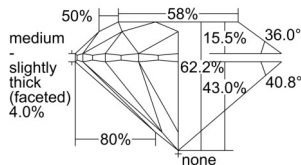

GIA®

FACSIMILE

GIA REPORT 1505174174

Verify this report at GIA.edu

GIA NATURAL DIAMOND DOSSIER®

August 12, 2024
GIA Report Number 1505174174
Shape and Cutting Style ..... Round Brilliant
Measurements ..... 4.26 - 4.28 x 2.66 mm

GRADING RESULTS

Carat Weight ..... 0.30 carat
Color Grade ..... G
Clarity Grade VS2
Cut Grade ..... Excellent

ADDITIONAL GRADING INFORMATION

Polish ..... Excellent
Symmetry ..... Excellent
Fluorescence ..... None
Clarity Characteristics..... Cloud, Indented Natural, Crystal
Inscription(s): GIA 1505174174

PROPORTIONS

Profile to actual proportions

GRADING SCALES

GIA COLOR SCALE	GIA CLARITY SCALE	GIA CUT SCALE	
D	FLAWLESS	EXCELLENT	
E	INTERNALLY FLAWLESS		
F		VVS₁	VERY GOOD
G	VVS₂		
H	VS₁	GOOD	
I	VS₂		
J	SI₁	FAIR	
K	SI₂		
L	I₁	POOR	
M	I₂		
N	I₃		
O			
P			
Q			
R			
S			
T			
U			
V			
W			
X			
Y			
Z