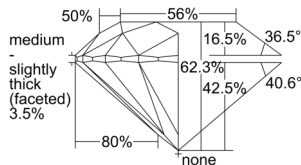

GIA®

FACSIMILE

GIA REPORT 1505174414

Verify this report at GIA.edu

GIA NATURAL DIAMOND DOSSIER®

August 12, 2024
GIA Report Number 1505174414
Shape and Cutting Style ..... Round Brilliant
Measurements ..... 4.46 - 4.48 x 2.78 mm

GRADING RESULTS

Carat Weight ..... 0.34 carat
Color Grade ..... F
Clarity Grade VS2
Cut Grade ..... Excellent

ADDITIONAL GRADING INFORMATION

Polish ..... Excellent
Symmetry ..... Excellent
Fluorescence ..... None
Clarity Characteristics ..... Crystal
Inscription(s): GIA 1505174414

PROPORTIONS

Profile to actual proportions